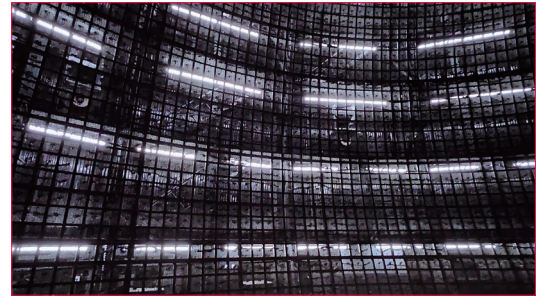

► Seamless Modular Design

- **Floor-to-Ceiling and Wall-to-Wall:**
  Perfect for the Auditorium. Designed with modular and scalable adaptability to deliver resolutions that exceed conventional size limits.